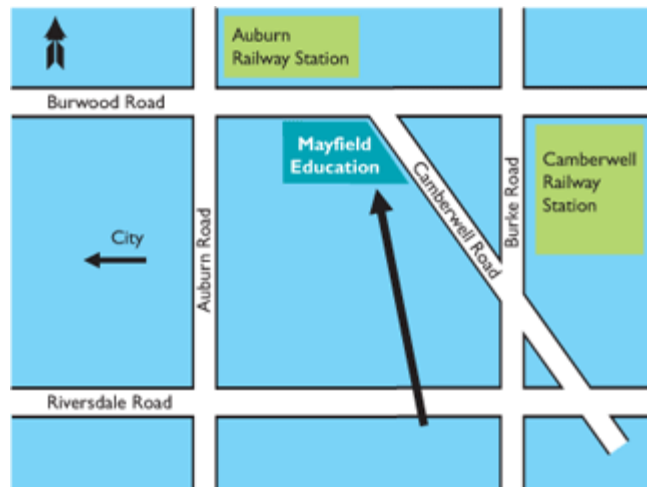

Location Guide

Hawthorn campus

Location

Mayfield Education is located at 2 Camberwell Road, Hawthorn East, (junction of Burwood Road and Camberwell Road). Melway map reference 45 G11.

Parking

On-site parking is **not** available to students, (except for disabled students by prior arrangement with Student Services). Parking in nearby streets is as signposted. Rear pedestrian access to Mayfield is via Russells Place from Auburn Grove. Pay parking may be available at the Tower Hotel in Burwood Road.

Public Transport

Mayfield Education is accessible by public transport on bus, tram and train routes.

Trams

Tram access is from Riversdale Road and Burke Road tram routes. The number 70 and 75 trams travel from the city along Riversdale Road to Wattle Park and Burwood in the east. The number 72 tram along Burke Road travels north to Cotham Road Kew and south to the city via Malvern and St Kilda Roads.

Trains

Auburn and Camberwell railway stations are within walking distance. Auburn Station, is approximately 400 metres north west of Mayfield. Camberwell station on the same line is 800 metres east of Mayfield.

Buses

The number 624 bus along Auburn Road travels north to Harp Road, East Kew and south to Caulfield Railway Station, Chadstone Shopping Centre and Oakleigh Railway Station. The 684 bus from the city to Lilydale and Healesville travels along Barkers Road and connects to the 624 bus at Auburn Road.